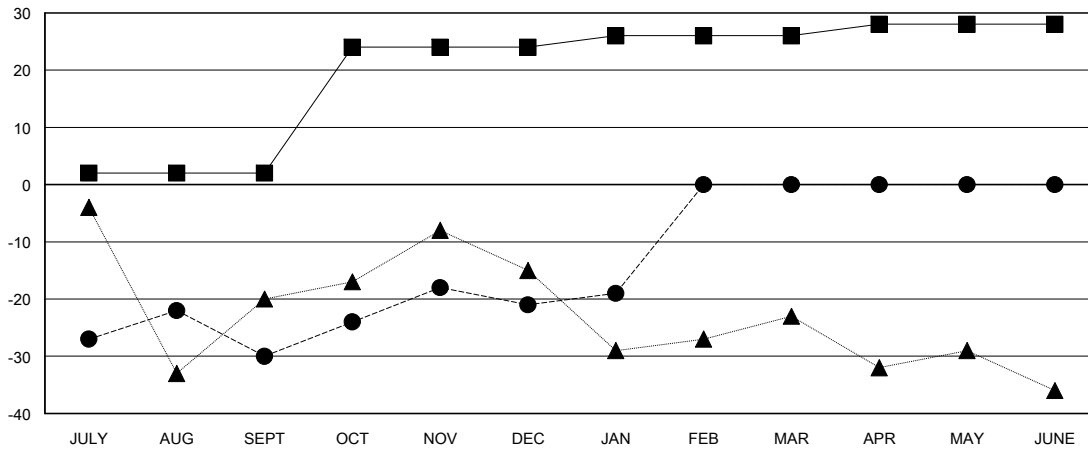

District 19 B

DANA BIGGS

LOCATION WASHINGTON

GMT CA 1

Clubs					Members				
JULY/AUG/SEPT	0	0	0	0	JULY/AUG/SEPT	2	27	57	-30
OCT/NOV/DEC	1	0	0	0	OCT/NOV/DEC	22	38	29	9
JAN/FEB/MAR	0	0	0	0	JAN/FEB/MAR	2	11	9	2
APR/MAY/JUNE	0	0	0	0	APR/MAY/JUNE	2	0	0	0

GOALS AND ACTUAL NEW CLUBS CUMULATIVE

GOALS AND ACTUAL MEMBERS CUMULATIVE

		<u>GENDER DISTRIBUTION</u>	
		MALE	
		FEMALE	
<u>DROPPED MEMBERS</u>			
DECEASED	15		
CLUB CANCELLED	0		
OTHER	80		
<b>TOTAL</b>	<b>95</b>		
		FAMILY UNIT MEMBERS 210	
		HEAD OF HOUSEHOLD 105	
		NON-HEAD OF HOUSEHOLD 105	